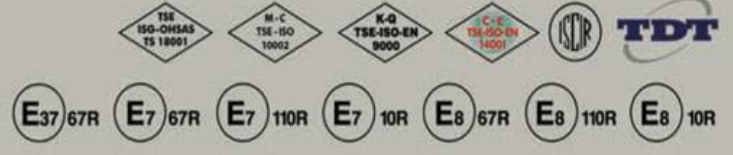

Powerfast Sıralı Otogaz Sistemleri 4 Silindir OBDII

Powerfast Sequential Autogas Systems 4 Cylinders OBDII

Kalite
Quality

Performans
Performance

Yakınıınızda...
close to you...

Powerfast Sıralı Otogaz Sistemleri 4 Silindir OBDII

Powerfast Sequential Autogas Systems 4 Cylinders OBDII

AKA01.001080
Regülatör
Reducer

AKA01.001203
Gaz Kesici 1203
LPG Solenoid Valve 1203

AKA01.001856
Enjektör
Injector

AKA01.001266
Filtre
Filter

AKA01.001279
Havalandırma Kapağı
Gas Tight Housing